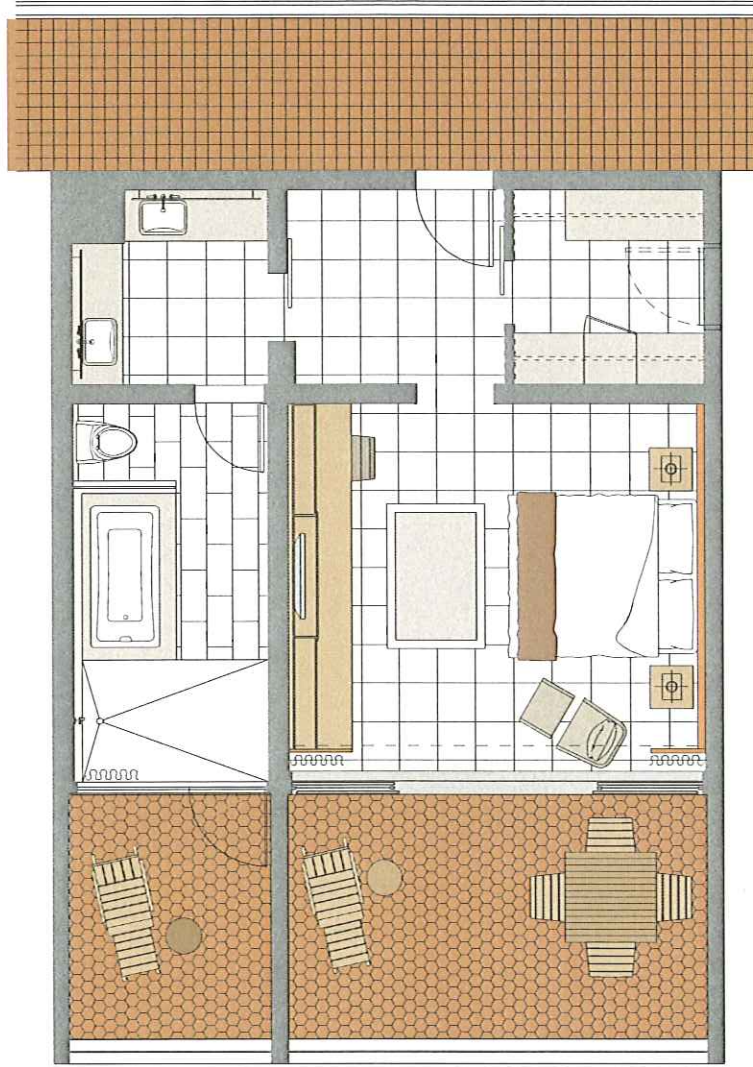

Main Tower

Typical 3-2 conversion unit (Type Z)

Subject to change

Mauna Kea Beach Hotel

Golf Vista & Deluxe Ocean View

0 2 4 8